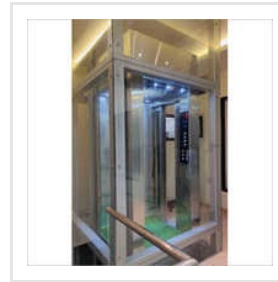

Clear Vision Glass Cabin

Blue Neon Light Customized False

Hydraulic Glass Lift

Push Button Type Cop And Lop

White Indirect Light Customized False

SS Design Cabin

Glass Cladded Design Cabin

Telescopic Opening SS Hairline Finish Door